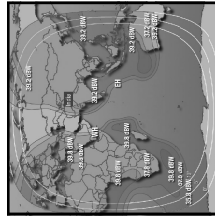

FREQ/POL	CHANNEL	SR	FEC	FREE / SCRAM	NOTES
4054 V	Tamil, CNBC Bajar, News 18 Assam & North-East, News 18 India, MTV HD+	4400	3/4	Irdeto 2 HD	C Beam
4059 V	Airang World	3529	3/4	FTA	C Beam
4064 H	CTS (South Korea)	19850	7/8	FTA	C Beam
4064 V	Aljazeera English, CNBC Asia-Pacific, CGTN, EWTN Africa - Asia, ABC Australia Asia, BBC World News South Asia, Radio Australia English for the Pacific, Radio Australia English for Asia, EWTN Radio	4400	3/4	Irdeto 2 / PowerVu/FTA	C Beam
4069 V	Sanskrit TV, Satsang TV	2500	2/3	FTA	C Beam
4076 V	Hope Channel International	3906	5/6	FTA HD	C Beam
4083 V	TRT World HD	3428	3/4	FTA	C Beam
4090 H	China Radio International	14368	3/4	MPEG4/ FTA/ Irdeto 2	C Beam
4092 V	Travel XP HD(scr), Kashish News, Taaza TV, STV Haryana News, Travel XP Tamil (scr), Sangeet Marathi, VTV News, Travel XP HD (scr), Hi Dost!, Bangla Talkies, Foodxp, Bhojपुरी Cinema	2963	3/4	FTA	C Beam
4103 H	YTN World	5720	3/4	FTA	C Beam
4116 V	CNN News 18, News 18, News 18 UK	8800	5/6	Conax, Irdeto 2	C Beam
4124 H	IndiaSign: PTC News, PTC Punjabi, PTC Chakde, PTC Pungabi Gold, Oscar Movies Bhojपुरी, PTC Simran, PTC Music	22193	3/5	DVB S2 Mpeg 4	C Beam
4130 V	NHK World Network, NHK World Japan, NHK World Premium, NHK World Japan Radio	12800	3/4	MPEG-4/HD	C Beam
4150 H	Jaya TV HD, Jaya Plus, Jaya Max	14400	3/4	MPEG4/Irdeto2	C Beam
4155 V	Urdi 1 ME (scr), Peace TV Urdu, Peace Tv English, Peace TV Bangla, Peace TV Chinese, Huda TV, I Plus TV	22500	5/6	FTA / Irdeto 2	C Beam
4163 H	Zee Cinema HD, Zee TV HD, Zee Anmol, & Pictures HD, Zee Marathi HD, Zee Telugu HD, Zee Kannada HD	7500	5/6	DVB_S2 Conax	C Beam
4182 H	WION, EZ Mail, Zee Kalak, Zee Salaam, Zee UP / Uttarakhand	16296	3/4	Mpeg 4 Conax Irdeto-2	C Beam
4184 V	Aaj Tak India Today, Good News Today, Aaj Tak International, India Today International, Aaj Tak UK, Aaj Tak Planetcast: 4TV, Sahana News, News 1st (India), News India 24x7, Anjan TV, Food Food, India Ahead, Ahsas TV, Republic TV, Harvest TV, Keralaam, Jai Maharashtra, Republic Bangla, 1st India	21600	5/6	FTA Mpeg4	C Beam
4195 H	Sky News International	4000	1/2	PowerVu	C Beam
GSAT-18 at 74 Deg East Bom Az 173 EI 73, Bir Az 191 EI 74, Del Az 184 EI 56, Chennai Az 202 EI 73, Bhopal Az 186 EI 62 Cal Az 212 EI 59					
3777 H	DD News HD, DD Retro	4000	3/4	Mpeg 4 BISS	India Beam
3782 H	DD National, DD News, DD Retro, DD Sports	2000	3/4	Mpeg 4 BISS	India Beam
11578 H	Utkarsh Channel 4, Utkarsh Channel 1, Utkarsh Channel 2, Utkarsh Channel 3	5000	3/4	Mpeg 2 FTA	India Beam
11667 V	KITE VICTERS: KITE VICTERS Plus, KITE VICTERS	2000	3/4	Mpeg2 FTA	India Beam
11681 V	VTU	2966	3/4	Mpeg 2 FTA	India Beam
11686 V	Lokshiksha, Sanchar	2900	3/4	Mpeg 2 FTA	India Beam
ABS 2 at 75 deg E: Bom Az 173 EI 73, Bir Az 191 EI 74, Del Az 184 EI 56, Chennai Az 202 EI 73, Bhopal Az 186 EI 62 Cal Az 212 EI 59					
3606 V	AP1 TV	2707	5/6	DVB-S2	Global Beam
12624 H	Supreme Master TV, TBN Inspire International, SBN International, TBN Asia, Daystar TV, Hwarzan Satellite TV	30000	1/2	FTA	India Beam
APSTAR 7 at 76.5 deg E: Bom Az 168 EI 67, Bir Az 184 EI 74, Del 181 EI 56, Chennai Az 196 EI 73, Bhopal Az 183 EI 63 Cal Az 209 EI 60					
3634 H	Kantipur Media Group: Kantipur TV, Kantipur Cineplex	6000	3/5	DVB-S2/PSK	Asia Beam
3642 H	Image Channel	3200	3/5	MPEG-4/SD	Asia Beam
3705 H	NTV Itahari	4166	3/5	MPEG-4/HD	Asia Beam
3710 H	NTV Kohalpur	4166	3/5	MPEG-4/HD	Asia Beam
3720 H	Nepal TV: NTV Plus, NTV News, NTV National	12500	3/5	MPEG-4/HD	Asia Beam
3732 V	TeleNest: Star Asia News, VSH News, Capital TV (Pakistan), Kohenoor News, Metro 1 News	16000	3/4	MPEG-4/HD	Asia Beam
3749 H	Madani Channel Bangla	3070	3/4	Mpeg 4	Asia Beam
3780 V	APT:KidZone+ Pakistan, 1 Sports, Pop Pakistan, Zorins TV, Raajie TV, Macau Lotus TV, Eurosport Asia (SD), Eurosport Asia (HD), FashionTV Asia (SD), FashionTV India (HD)	30000	3/4	Mpeg4 DVB S2 Conax	Asia Beam
3788 H	Telefilm: CTN (USA), The World Network, SBN International, The Overcomer	10700	1/2	MPEG-4/SD	Asia Beam
3844 V	Trinity Broadcasting, TBN Asia, TBN Inspire International, Telenovela Channel, 702 DZAS, The Edge Philippines	4000	3/4	DVB-S2/QPSK	C Beam
3857 V	GMA Network: Pinoy TV Asia-Pacific, GMA Life TV, GMS Pinoy TV Middle East, GMA News TV, DZBB 594 Super Radyo, Barangay LS 97.1	5925	2/3	Mpeg4 PowerVu	Asia Beam
3873 V	Bol News HD, Bol Entertainment HD	8000	3/5	Mpeg 4 HD/FTA	C Beam
3920 H	SPE Networks Asia: AXN Taiwan HD, Animax Asia HD, AXN East Asia HD, AXN Philippines, Gem TV, Animax Taiwan, Animax Philippines	26340	5/6	Mpeg 4	Asia Beam
3960 H	HBO: HBO Asia, Cinemax Asia, Cinemax Asia, HBO Taiwan	30000	3/4	Mpeg 4	Asia Beam
4000 H	A1 Telekom Austria: Babyfirst TV, MyZen TV, Trace Sport Stars, Mezzo Live HD, Trace Urban Southeast Asia, Star Sports China, Star Sports 2 China	30000	3/4	MPEG-4/HD	C Beam
4006 V	PSM: TV Maldives HD, PSM News, Munnaru, YES TV HD	8800	3/5	Viaaccess	C Beam
4030 V	Capital TV HD (Pakistan)	2400	3/5	DVB-S2/MPEG-4	C Beam
4080 H	STAR TV: Star Movies China, Star Chinese Movies Hong Kong, Star Chinese Channel International, Star Chinese Movies	2400	3/5	FTA	Asia Beam