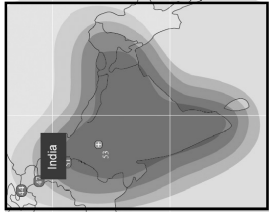

FREQ/POL	CHANNEL	SR	FEC	FREE / SCRAM	NOTES
4054 V	Tamil, CNBC Bajar, News 18 Assam & North-East, News 18 India, MTV HD+	4400	3/4	Irdeto 2 HD	C Beam
4059 V	Airang World	3529	3/4	FTA	C Beam
4064 H	CTS (South Korea)	19850	7/8	FTA	C Beam
4064 V	Aljazeera English, CNBC Asia-Pacific, CGTN, EWTN Africa - Asia, ABC Australia Asia, BBC World News South Asia, Radio Australia English for the Pacific, Radio Australia English for Asia, EWTN Radio	4400	3/4	Irdeto 2 / PowerVu/FTA	C Beam
4069 V	Sanskrit TV, Satsang TV	2500	2/3	FTA	C Beam
4076 V	Hope Channel International	3906	5/6	FTA HD	C Beam
4083 V	TRT World HD	3428	3/4	FTA	C Beam
4090 H	China Radio International	14368	3/4	MPEG4/ FTA/ Irdeto 2	C Beam
4092 V	Travel XP HD(scr), Kashish News, Taaza TV, STV Haryana News, Travel XP Tamil (scr), Sangeet Marathi, VTV News, Travel XP HD (scr), Hi Dost!, Bangla Talkies, Foodxp, Bhojपुरी Cinema	2963	3/4	FTA	C Beam
4103 H	YTN World	5720	3/4	FTA	C Beam
4116 V	CNN News 18, News 18, News 18 UK	8800	5/6	Conax, Irdeto 2	C Beam
4124 H	IndiaSign: PTC News, PTC Punjabi, PTC Chakde, PTC Pungabi Gold, Oscar Movies Bhojपुरी, PTC Simran, PTC Music	22193	3/5	DVB S2 Mpeg 4	C Beam
4130 V	NHK World Network, NHK World Japan, NHK World Premium, NHK World Japan Radio	12800	3/4	MPEG-4/HD	C Beam
4150 H	Jaya TV HD, Jaya Plus, Jaya Max	14400	3/4	MPEG4/Irdeto2	C Beam
4155 V	Urdi 1 ME (scr), Peace TV Urdu, Peace Tv English, Peace TV Bangla, Peace TV Chinese, Huda TV, I Plus TV	22500	5/6	FTA / Irdeto 2	C Beam
4163 H	Zee Cinema HD, Zee TV HD, Zee Anmol, & Pictures HD, Zee Marathi HD, Zee Telugu HD, Zee Kannada HD	7500	5/6	DVB_S2 Conax	C Beam
4182 H	WION, EZ Mail, Zee Kalak, Zee Salaam, Zee UP / Uttarakhand	16296	3/4	Mpeg 4 Conax Irdeto-2	C Beam
4184 V	Aaj Tak India Today, Good News Today, Aaj Tak International, India Today International, Aaj Tak UK, Aaj Tak Planetcast: 4TV, Sahana News, News 1st (India), News India 24x7, Anjan TV, Food Food, India Ahead, Ahsas TV, Republic TV, Harvest TV, Keralaam, Jai Maharashtra, Republic Bangla, 1st India	21600	5/6	FTA Mpeg4	C Beam
4195 H	Sky News International	4000	1/2	PowerVu	C Beam
GSAT-18 at 74 Deg East Bom Az 173 EI 73, Bir Az 191 EI 74, Del Az 184 EI 56, Chennai Az 202 EI 73, Bhopal Az 186 EI 62 Cal Az 212 EI 59					
3777 H	DD News HD, DD Retro	4000	3/4	Mpeg 4 BISS	India Beam
3782 H	DD National, DD News, DD Retro, DD Sports	2000	3/4	Mpeg 4 BISS	India Beam
11578 H	Utkarsh Channel 4, Utkarsh Channel 1, Utkarsh Channel 2, Utkarsh Channel 3	5000	3/4	Mpeg 2 FTA	India Beam
11667 V	KITE VICTERS: KITE VICTERS Plus, KITE VICTERS	2000	3/4	Mpeg2 FTA	India Beam
11681 V	VTU	2966	3/4	Mpeg 2 FTA	India Beam
11686 V	Lokshiksha, Sanchar	2900	3/4	Mpeg 2 FTA	India Beam
ABS 2 at 75 deg E: Bom Az 173 EI 73, Bir Az 191 EI 74, Del Az 184 EI 56, Chennai Az 202 EI 73, Bhopal Az 186 EI 62 Cal Az 212 EI 59					
3606 V	AP1 TV	2707	5/6	DVB-S2	Global Beam
12624 H	Supreme Master TV, TBN Inspire International, SBN International, TBN Asia, Daystar TV, Hwarzan Satellite TV	30000	1/2	FTA	India Beam
APSTAR 7 at 76.5 deg E: Bom Az 168 EI 67, Bir Az 184 EI 74, Del 181 EI 56, Chennai Az 196 EI 73, Bhopal Az 183 EI 63 Cal Az 209 EI 60					
3634 H	Kantipur Media Group: Kantipur TV, Kantipur Cineplex	6000	3/5	DVB-S2/PSK	Asia Beam
3642 H	Image Channel	3200	3/5	MPEG-4/SD	Asia Beam
3705 H	NTV Itahari	4166	3/5	MPEG-4/HD	Asia Beam
3710 H	NTV Kohalpur	4166	3/5	MPEG-4/HD	Asia Beam
3720 H	Nepal TV: NTV Plus, NTV News, NTV National	12500	3/5	MPEG-4/HD	Asia Beam
3732 V	TeleNest: Star Asia News, VSH News, Capital TV (Pakistan), Kohenoor News, Metro 1 News	16000	3/4	MPEG-4/HD	Asia Beam
3749 H	Madani Channel Bangla	3070	3/4	Mpeg 4	Asia Beam
3780 V	APT:KidZone+ Pakistan, 1 Sports, Pop Pakistan, Zorins TV, Raajie TV, Macau Lotus TV, Eurosport Asia (SD), Eurosport Asia (HD), FashionTV Asia (SD), FashionTV India (HD)	30000	3/4	Mpeg4 DVB S2 Conax	Asia Beam
3788 H	Telefilm: CTN (USA), The World Network, SBN International, The Overcomer	10700	1/2	MPEG-4/SD	Asia Beam
3844 V	Trinity Broadcasting, TBN Asia, TBN Inspire International, Telenovela Channel, 702 DZAS, The Edge Philippines	4000	3/4	DVB-S2/QPSK	C Beam
3857 V	GMA Network: Pinoy TV Asia-Pacific, GMA Life TV, GMS Pinoy TV Middle East, GMA News TV, DZBB 594 Super Radyo, Barangay LS 97.1	5925	2/3	Mpeg4 PowerVu	Asia Beam
3873 V	Bol News HD, Bol Entertainment HD	8000	3/5	Mpeg 4 HD/FTA	C Beam
3920 H	SPE Networks Asia: AXN Taiwan HD, Animax Asia HD, AXN East Asia HD, AXN Philippines, Gem TV, Animax Taiwan, Animax Philippines	26340	5/6	Mpeg 4	Asia Beam
3960 H	HBO: HBO Asia, Cinemax Asia, Cinemax Asia, HBO Taiwan	30000	3/4	Mpeg 4	Asia Beam
4000 H	A1 Telekom Austria: Babyfirst TV, MyZen TV, Trace Sport Stars, Mezzo Live HD, Trace Urban Southeast Asia, Star Sports China, Star Sports 2 China	30000	3/4	MPEG-4/HD	C Beam
4006 V	PSM: TV Maldives HD, PSM News, Munnaru, YES TV HD	8800	3/5	Viaaccess	C Beam
4030 V	Capital TV HD (Pakistan)	2400	3/5	DVB-S2/MPEG-4	C Beam
4080 H	STAR TV: Star Movies China, Star Chinese Movies Hong Kong, Star Chinese Channel International, Star Chinese Movies	2400	3/5	FTA	Asia Beam