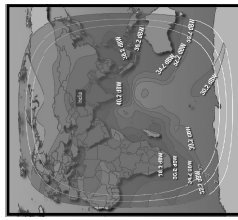

FREQ/POL	CHANNEL	SR	FEC	FREE / SCRAM	NOTES
4087 V	South East Asia, National Geographic Asia, National Geographic Wild Asia Zee Network, Zee Café HD, Zee Kerala, Zee Biskope 2	30000 5600	3/4 5/6	MPEG-4/HD HD Mpeg4	Asia Beam Asia Beam
GSAT 10/GSAT 30 at 83 deg E: Bom Az 151 El 64, BIR Az 157 El 73, Del Az 168 El 55, Chennai Az 168 El 74, Bhopal Az 166 El 62, Cal Az 194 El 63					
3725 H	ETV NW: News 18 Madhya Pradesh & Chhattisgarh, News 18 Rajasthan, News 18 Bihar & Jharkhand, News 18 Urdu, News 18 Gujarati, News 18 Odia, Colors Bangla, Colors Marathi, Colors Kannada, Colors Infinity, VH1 India, Colors Cineplex, Colors Infinity, Colors Gujarati Cinema, Colors Bangla Cinema, Nick HD+, MTV Beats, Colors Cineplex, VH1 India, Colors Odia, Colors Gujarati	30000	3/4	Mpeg 4 Irdeto	India C Beam
3750 V	DD Uttarakhnad	2900	3/4	FTA	India C Beam
3753 V	DD Chhattisgarh	2900	3/4	FTA	India C Beam
3756 H	Indiasign: Sidharth TV, Sidharth Gold, Sidharth Bhakti, A1 TV, Bada Khabar, News World, Tribe TV tests, Raftaar Media, Popular TV (India), Shubhsandesh TV, Goodnews TV (India), Channel Diviya	15000	5/6	MPEG-4/SD	ECC
3757 V	DD Jharkhand	2900	3/4	FTA	India C Beam
3768 H	SVBC. SVBC Telugu, SVBC. SVBC 3 Kannada, SVBC 4 Hindi	3000	3/4	Mpeg 4	ECC
3769 V	DD Harvana	3000	3/4	FTA	India C Beam
3776 H	Ishwar Bhakti TV, Rongeen TV, Manoranjan Grand, Manoranjan TV, Nandighosha TV, News Daily 24, 6 TV Telugu, Popular TV, Sanskriti 24x7, Fateh TV, Channel Diviya, Nepal 1, Enterr 10 Movies, Dungal TV, Khushboo TV, Bangla, Kalinga TV, Nation First, Hindi Khabar, Dillagi, Naaptol Telugu, Rose TV, Pitaara, Bharat Samachar, R9 TV, Sudarshan News, Khabrain Abhi Tak, INH 24x7, Prajya TV Kannada, Seam TV, Channel 36 UP/UK, Music India, Sangeet Bangla, Sangeet Bhojपुरi, 9XM, 9X Jhakaas, Masiti, Naaptol, Naaptol Tamil, Naaptol Malayalam, Naaptol Kannada, Wow Cinema One, Cinema TV (India), News 11, Channel WIN, Jinvani Channel, Ind 24, Dhamaal, Maiboli, Dabangg, 9X Jalwa, B4U Kadak, Network 10, Sadhna Bhakti, Shemaroo TV, Puthuyugam TV, Argus News, Sky TV (India)	11250	5/6	FTA	ECC
3805 H	Gyandhar, Gyandarshan Indiasign: AMV Network, Sambhav TV, TV 27 News Prameya News 7	28500	5/6	DVB-S2 MPEG-4/SD	India C Beam
3831 V	1 Yes News, Q Marathi, Swadesh News, Bharat Today, Janta TV Uttar Pradesh Ultrakha	7200	3/4	FTA	India C Beam
3839 H	Kashuri TV, Kashuri News 24, Kashuri Gold	3750	3/4	MPEG-4/SD	India C Beam
3847 H	Kanak News, Manjari, Anadi TV	1500	3/4	DVB-S2/MPEG-4	India C Beam
3852 H	Mega TV Network, Mega TV (India), Mega 24, Mega Musiq	3600	5/6	MPEG-4/SD	India C Beam
3858 H	Prag News, Rengoni	6920	3/4	FTA	India C Beam
3861 V	Sakshi TV	3974	3/5	FTA	India C Beam
3870 H	Doordarshan, DD National, DD News, DD Bharati, DD Kisan, DD Urdu, DD Sports, Rajya Sabha TV, DD National HD, DD News, DD India	5000	5/6	MPEG-4/SD Irdeto	India C Beam
3874 H	CTVN AKD Plus, AKD Calcutta News, CN Rashtriya	2400	3/4	FTA	India C Beam
3883 H	Vaniha TV	4440	3/4	FTA	India C Beam
3885 V	Planetcast: NTV India, Bhakti TV	30000	3/4	FTA	India C Beam
3887 H	Planetcast: Kerala Vision, The Q India, Shemaroo Marathi Bana, Sav Dharatam Sangam, Prime News, MKN Marathi, B4U Bhojपुरi, K News India, Epic TV, Shree Navgrah Channel, Hope Channel India, Aasevatham TV, Sirikannada, Vaanavi TV, Dhinchak 2, Republic Bharat, Non Stop Samachar India tests, LoveWorld India, Disha TV, ANB News, Dhinchak, Thendral TV, Subharti TV, ShowBox, News 1 India, Filanchi, Ishara TV, Gubbare, Dum TV Kannada, Enterr 10 Rängeela, Studio Yuva, TV 9 Bangla, TV 9 Tamil, IBC 24, 9X Tashan, Azaad TV, News Nation, Janta TV, News State MP & CHG, News State UP & UK	3663	5/6	Mpeg 4 FTA	ECC
3925 H	Brahmaputra Tele Productions, DY 365, Nagaland TV, Jonack, Jano Duniya Subhavaartha TV, Nambikkai TV	3300	3/4	FTA	India C Beam
3949 H	Total TV Haryana, BTV News, Lotus News, TV 100, India Voice, Studio One Plus, Care World TV, Sedhana Plus, 99 TV, Shekhar TV, Swara, Express SMBC, Jehovah TV, TV 100 National, Paras Gold, APN	6800	3/4	FTA	India C Beam
3954 V	Zee Punjabi, Zee Vajwa	28500	5/6	FTA Mpeg4	India C Beam
3956 H	Bflix Movies, Hare Krishna TV, Studio N News				
3976 H	ETV: ETV Telugu, ETV Bal Bharat English, ETV Bal Bharat Hindi, ETV Bal Bharat Marathi, ETV Bal Bharat Marathi, ETV Bal Bharat Gujarati, ETV Bal Bharat Telugu, ETV Andhra Pradesh, ETV Bala Bharat Malayalam, ETV Bal Bharat Kannada, ETV Bala Bharat Tamil, ETV Balya Bharat Bangla, ETV Telangana, ETV Cinema, ETV Plus, ETV Life, ETV Abhiruchi, ETV Cinema, ETV Plus, ETV Bal Bharat, ETV Bal Bharat, ETV Balya Bharat Odia, ETV Balya Bharat Assamese	3673	3/4	MPEG4 FTA	India C Beam
3981 H	MH1 Prime, MH1 Music, Shradha Mh One, Shradha Mh One, Mh 1 Dil Se Zee Network, Zee Picchar, Zee Thirai, Zee Sarthak	11572	2/3	MPEG4 FTA	India C Beam
4005 H	LAMHAS Bansari News, Navatra News, Mantavya News, MoviePlus, Balle Balle, Sharmam TV, Peace of Mind TV, Housefull Movies, DNN, Bhakti Sagar 2, M Tunes +, iLove, Box Cinema, Tehzeeb TV, Santvani Channel	9500	7/8	(MPEG 4) FTA	India C Beam
4030 H	Sun 18 Media Services: News 18 UP & Uttarakhnad, ToppertV(scr), News18 Gujrat, News18 Bengali, News18 Kannada, News18 Punjabi Haryana & HP	3300	7/8	Mpeg 4 Conax	India C Beam
4040H	Tarang TV, Tarang Music, Odisha TV, Prarthana TV, Alankar TV	4216	5/6	Mpeg 4	India C Beam
4054 H		26666	3/4	(MPEG 4) Irdeto 2	India C Beam Wide Beam
4071 H		4440	3/4	MPEG 4 FTA	Wide Beam

Subscribe to

SATELLITE
Cable TV

www.scattmag.com