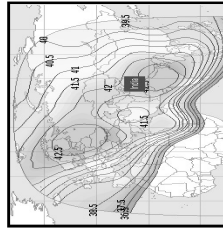

CHANNEL GUIDE

UPDATED AS OF 1ST SEPTEMBER 2022 FTA = Free To Air • SCR = Scrambled • Radio Channels in Italics

| FREQ/POL | CHANNEL | SR | FEC | FREE / SCRAM | NOTES |
|--|---|-------|-----|-------------------------|---------------|
| | Ayush TV, MK Tunes, MK Six, Sai TV, Hindu Dharmam, TV 5 Kannada, Malai Murasu TV, Malar TV, Shalini TV, News J, Pattika Rajasthan, Sangamam TV | 28800 | 5/6 | Mpeg 2 / Mpeg 4 Irdeto | Landmass_beam |
| 3876 H | Indiasign: CVR English, CVR OM Spiritual, Nireekshana TV, Pasand TV, DA News Plus, Hornbill TV, Madhimugam TV, NK TV 24x7, Mangalam TV | 14300 | 3/4 | Mpeg4 FTA | Landmass_beam |
| 3885 V | SUN NW: Sun TV, KTV, Sun News, Sun Music, Gemini TV, Gemini Movies, Gemini Comedy, Udaya TV, Udaya Movies, Surya TV, Surya TV HD, Chutti TV, Kochu TV, Gemini Music, Surya Movies, Gemini Music HD, Gemini Movie HD, Udaya HD, Sun Bangla, Sun Marathi | 30000 | 3/4 | Mpeg4 Irdeto 2 | Landmass_beam |
| 3894 H | Indiasign: HMTV, Aradhana TV, T News, MBC TV, Calvary TV, Prarthana Bhawan TV, 7 S Music, ABN, V6 News, CVR News, Mercy TV (India), FM News, CVR Health, Inews, 10TV, 1 Sports | 13840 | 5/6 | DVB S2 Mpeg 4 | Landmass_beam |
| 3914 H | New Delhi TV: NDTV 24x7, NDTV India, NDTV Profit, NDTV Prime, NDTV Good Times | 11200 | 3/4 | Mpeg4 Irdeto 2 | Landmass_beam |
| 3925 V | SUN TV NW: Kushi TV, Udaya Music, Chintu TV, Aditya TV, Udaya Comedy, Surya Comedy, Surya Music, Sun Life, Gemini Life, Sun TV HD, KTV HD, Sun Music HD, Gemini TV HD | 30000 | 3/4 | Mpeg 4 Irdeto 2 | Landmass_beam |
| 3932 H | Indo Teleports: Peppers TV, Maha Punjabi, Total TV Haryana, Chardikla Time TV, Enterr10 Bangla, Enterr 10 | 18330 | 2/3 | DVB S2 | Landmass_beam |
| 3965 V | TV5 Monde Asia, TV5 HD, TV5 Style HD | 12335 | 3/4 | Mpeg 4 | Landmass_beam |
| 3966 H | Thanthi TV, Janam TV, Jothi TV, Nambikkai TV, News Tamil 24x7 | 14400 | 3/4 | MPEG-4/SD | Landmass_beam |
| 3984 H | VoA TV Global HD, VoA TV Indian Ocean HD, VoA TV China HD, VoA TV Africa HD, God TV Asia, Colors Mena HD (scr) Planetcast: Shalom TV India, Media One, Kaumudy TV, PowerVision TV, Sathiyam TV, Dheeran TV, Harvest TV 24x7, Safari, Ashirwad, Darshana TV Middle East, Dighvijay News 24x7, Tunes 6 Music, Veilcham TV, Studio One +, Samachar Plus 24x7, Reporter | 14400 | 3/4 | Mpeg 4 FTA | Landmass_beam |
| 4006 H | Tata: Angel TV India, Imayam TV, Madha TV, Madha TV, Makkal TV, Kairali Channel, We, Moon TV, Puthiya Thalaimurai, Sankara TV, Subhavartha TV, Jamilan TV, Vasanth TV, Win TV, Polimer, Public TV, Captain News, TV5 News, Polimer News, MK TV, Public Music TV, Kairali Arabia, Public Movies, Mathrubhumi News, Kappa TV | 14400 | 2/3 | Mpeg 4 | Landmass_beam |
| 4015 V | PlanetCast: Vijay TV, Asianet News, Asianet ME, Suvarna News, Amrita TV, Goodness TV, Jahind TV, Jeevan TV, Manorama News Intl., 24 News, Flowers TV (scr), Sakhi TV | 30000 | 3/4 | Mpeg 4 DVB S2 FTA/Conax | Landmass_beam |
| 4024 H | Manorama News Intl., 24 News, Flowers TV (scr), Sakhi TV | 14400 | 2/3 | Mpeg 4 Videoguard | Landmass_beam |
| INTELSAT 20 / 36 at 68.50 deg E: Bom Az 193 EI 67, Bir Az 215 EI 71, Del 197 EI 55, Chennai Az 222 EI 69, Bhopal Az 202 EI 61, Cal Az 223 EI 55 | | | | | |
| 3715 V | KBS Korea | 2800 | 2/3 | Mpeg4 | C Beam |
| 3723 V | Indiasign: TV 9 Telugu, TV 9 Kannada, TV 9 Marathi, TV 9 Gujarati, TV 9 Bhatratvarsh, Mahaa News | 9600 | 3/4 | Mpeg 4 DVB S2 | C Beam |
| 3739 H | Discovery Networks India: Discovery Channel India, D-Tamil, Animal Planet India, Investigation Discovery India, Investigation Discovery Science India, Discovery Turbo India, TLC India, Discovery HD World India, Discovery Kids India, TLC HD India, Animal Planet HD World India | 30000 | 3/4 | Mpeg4 | C Beam |
| 3769 V | Aastha TV, Arihant TV, Aastha Tamil, Aastha Telugu, Aastha Kannada | 7200 | 3/4 | Mpeg 4 | C Beam |
| 3774 V | Aastha TV | 2944 | 3/4 | FTA | C Beam |
| 3777 V | Aastha Bhajan, Vedic TV | 2940 | 3/4 | FTA | C Beam |
| 3782 V | CGN TV | 2965 | 3/4 | FTA | C Beam |
| 3788 V | J Movies | 4400 | 2/3 | FTA Mpeg4 | C Beam |
| 3795 H | Times Group: Times Now, Zoom, ET Now, Movies Now, Movies Now+ HD, Romedu Now, Mirror Now, Times Now World HD, MNX HD, Movies Now HD, Romedu Now HD, MNX, ET Now, Times Now | 30000 | 3/4 | Mpeg4 Irdeto | C Beam |
| 3795 V | Airrang World HD | 5580 | 2/3 | DVB S2 Mpeg 4 | C Beam |
| 3828 V | Indo Teleports: Jan TV, Khabar Fast, Pratinid Time, GS TV, Jan TV + (scr), Maha Movies, Fakt Marathi | 7200 | 3/4 | FTA Irdeto | C Beam |
| 3850 V | Viacom 18: Colors Marathi HD, Colors Bangla HD, Colors Kannada HD, Colors Super HD, Comedy Central India, MTV Beats | 14400 | 8/9 | Mpeg4 Irdeto 2 | C Beam |
| 3868 H | Sports Inspires Life: Sony Ten 1 to 4, Sony Marathi | 14450 | 3/4 | Mpeg 4 | C Beam |
| 3868 V | Vaa Movies, True Sports TV, Cinema TV, Naaptol Tamil, Naaptol Kannada, MTV Beats HD (scr), Colors Cineplex HD (scr) | 14400 | 2/3 | FTA / Mpeg4 | C Beam |
| 3890 V | Daystar TV | 1954 | 5/6 | FTA | C Beam |
| 3900 H | Sony India: Sony SAB TV India, Sony Pix, Sony Aath, Sony Six, Sony Pal, Sony Max India, Sony Max 2, SET India | 22222 | 5/6 | Mpeg 4 | C Beam |
| 3913 V | KBS World HD | 6510 | 3/4 | Mpeg 4 Xcrypt | C Beam |
| 3922 V | India TV India TV | 7000 | 5/6 | Mpeg 4 Irdeto | C Beam |
| 3930 H | Sports inspires Life: Sony Six HD, Sony Ten 2 HD, Sony Ten 3 HD, Ten Cricket HD | 25000 | 2/3 | Mpeg 4 | C Beam |
| 3974 H | Zee Turner: Pogo, CNN Intl S, Asia, Cartoon Network Pakistan, Cartoon Network India | 19500 | 3/4 | PowerVu | C Beam |
| 3974 V | Zee NW: Zee Talkies HD, Zee Bangla HD, Zee Tamil HD, Zee Kerala HD, Zee Cinemalu HD, Zee Chitramandir | 22500 | 5/6 | Mpeg 4 Conax | C Beam |
| 3993 H | Viacom 18: MTV India, Colors Rishtey Asia, Colors Asia Pacific | 4000 | 2/3 | Mpeg4, Irdeto | C Beam |
| 3995 V | Sun 18 Media Services: CNBC TV 18, CNBC Awaaz, News 18 Lokmat | 6666 | 3/4 | Mpeg4, Irdeto | C Beam |
| 4000 H | & TV Middle East, Zee Zest | 7500 | 3/4 | Mpeg 4 Conax | C Beam |
| 4003 V | Lamhas: Shubh TV, Abzy Movies, Sandesh News, Shubh Cinema, Abzy Cool, Abzy Dhekad, InSync | 7200 | 3/4 | Mpeg4 DVB S2 | C Beam |
| 4013 H | Indiasign: News Time Bangla, Rupashi Bangla, Aakash Aath, Dhoom Music, R Plus, NewsTime Assam, Manoranjan Movies, R+ Gold | 7200 | 3/4 | Mpeg 4 | C Beam |
| 4034 H | SUN 18: MTV India, Colors, Colors Rishtey Asia, Colors Cineplex, Nick Jr India, Colors Kannada Cinema, Colors Tamil HD, Colors Tamil, Colors HD, Colors Cineplex, Nickelodeon India | 20500 | 2/3 | Mpeg4, Irdeto 2 | PAL |
| 4034 V | Network 18: History TV 18, CNBC TV 18 Prime HD, History TV 18, News 18 Malayalam, Sonic Nickelodeon, News 18 | 21600 | 5/6 | Mpeg4 | PAL |