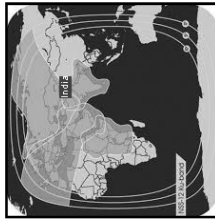

FREQ/POL	CHANNEL	SR	FEC	FREE / SCRAM	NOTES
4054 V	Tamil, CNBC Bajar, News 18 Assam & North-East, News 18 India, MTV HD+	4400	3/4	Irdeto 2 HD	C Beam
4059 V	Airang World	3529	3/4	FTA	C Beam
4064 H	CTS (South Korea)	19850	7/8	FTA	C Beam
4064 V	Aljazeera English, CNBC Asia-Pacific, CGTN, EWTN Africa - Asia, ABC Australia Asia, BBC World News South Asia, Radio Australia English for the Pacific, Radio Australia English for Asia, EWTN Radio	4400	3/4	Irdeto 2 / PowerVu/FTA	C Beam
4069 V	Sanskrit TV, Satsang TV	2500	2/3	FTA	C Beam
4076 V	Hope Channel International	3906	5/6	FTA HD	C Beam
4083 V	TRT World HD	3428	3/4	FTA	C Beam
4090 H	China Radio International	14368	3/4	MPEG4/ FTA/ Irdeto 2	C Beam
4092 V	Travel XP HD(scr), Kashish News, Taaza TV, STV Haryana News, Travel XP Tamil (scr), Sangeet Marathi, VTV News, Travel XP HD (scr), Hi Dost!, Bangla Talkies, Foodxp, Bhojपुरी Cinema	2963	3/4	FTA	C Beam
4103 H	YTN World	5720	3/4	FTA	C Beam
4116 V	CNN News 18, News 18, News 18 UK	8800	5/6	Conax, Irdeto 2	C Beam
4124 H	IndiaSign: PTC News, PTC Punjabi, PTC Chakde, PTC Pungabi Gold, Oscar Movies Bhojपुरी, PTC Simran, PTC Music	22193	3/5	DVB S2 Mpeg 4	C Beam
4130 V	NHK World Network, NHK World Japan, NHK World Premium, NHK World Japan Radio	12800	3/4	MPEG-4/HD	C Beam
4150 H	Jaya TV HD, Jaya Plus, Jaya Max	14400	3/4	MPEG4/Irdeto2	C Beam
4155 V	Urdi 1 ME (scr), Peace TV Urdu, Peace Tv English, Peace TV Bangla, Peace TV Chinese, Huda TV, I Plus TV	22500	5/6	FTA / Irdeto 2	C Beam
4163 H	Zee Cinema HD, Zee TV HD, Zee Anmol, & Pictures HD, Zee Marathi HD, Zee Telugu HD, Zee Kannada HD	7500	5/6	DVB_S2 Conax	C Beam
4182 H	WION, EZ Mail, Zee Kalak, Zee Salaam, Zee UP / Uttarakhand	16296	3/4	Mpeg 4 Conax Irdeto-2	C Beam
4184 V	Aaj Tak India Today, Good News Today, Aaj Tak International, India Today International, Aaj Tak UK, Aaj Tak Planetcast: 4TV, Sahana News, News 1st (India), News India 24x7, Anjan TV, Food Food, India Ahead, Ahsas TV, Republic TV, Harvest TV, Keralaam, Jai Maharashtra, Republic Bangla, 1st India	21600	5/6	FTA Mpeg4	C Beam
4195 H	Sky News International	4000	1/2	PowerVu	C Beam
GSAT-18 at 74 Deg East Bom Az 173 EI 73, Bir Az 191 EI 74, Del Az 184 EI 56, Chennai Az 202 EI 73, Bhopal Az 186 EI 62 Cal Az 212 EI 59					
3777 H	DD News HD, DD Retro	4000	3/4	Mpeg 4 BISS	India Beam
3782 H	DD National, DD News, DD Retro, DD Sports	2000	3/4	Mpeg 4 BISS	India Beam
11578 H	Utkarsh Channel 4, Utkarsh Channel 1, Utkarsh Channel 2, Utkarsh Channel 3	5000	3/4	Mpeg 2 FTA	India Beam
11667 V	KITE VICTERS: KITE VICTERS Plus, KITE VICTERS	2000	3/4	Mpeg2 FTA	India Beam
11681 V	VTU	2966	3/4	Mpeg 2 FTA	India Beam
11686 V	Lokshiksha, Sanchar	2900	3/4	Mpeg 2 FTA	India Beam
ABS 2 at 75 deg E: Bom Az 173 EI 73, Bir Az 191 EI 74, Del Az 184 EI 56, Chennai Az 202 EI 73, Bhopal Az 186 EI 62 Cal Az 212 EI 59					
3606 V	AP1 TV	2707	5/6	DVB-S2	Global Beam
12624 H	Supreme Master TV, TBN Inspire International, SBN International, TBN Asia, Daystar TV, Hwarzan Satellite TV	30000	1/2	FTA	India Beam
APSTAR 7 at 76.5 deg E: Bom Az 168 EI 67, Bir Az 184 EI 74, Del 181 EI 56, Chennai Az 196 EI 73, Bhopal Az 183 EI 63 Cal Az 209 EI 60					
3634 H	Kantipur Media Group: Kantipur TV, Kantipur Cineplex	6000	3/5	DVB-S2/PSK	Asia Beam
3642 H	Image Channel	3200	3/5	MPEG-4/SD	Asia Beam
3705 H	NTV Itahari	4166	3/5	MPEG-4/HD	Asia Beam
3710 H	NTV Kohalpur	4166	3/5	MPEG-4/HD	Asia Beam
3720 H	Nepal TV: NTV Plus, NTV News, NTV National	12500	3/5	MPEG-4/HD	Asia Beam
3732 V	TeleNest: Star Asia News, VSH News, Capital TV (Pakistan), Kohenoor News, Metro 1 News	16000	3/4	MPEG-4/HD	Asia Beam
3749 H	Madani Channel Bangla	3070	3/4	Mpeg 4	Asia Beam
3780 V	APT:KidZone+ Pakistan, 1 Sports, Pop Pakistan, Zorins TV, Raajie TV, Macau Lotus TV, Eurosport Asia (SD), Eurosport Asia (HD), FashionTV Asia (SD), FashionTV India (HD)	30000	3/4	Mpeg4 DVB S2 Conax	Asia Beam
3788 H	Telefilm: CTN (USA), The World Network, SBN International, The Overcomer	10700	1/2	MPEG-4/SD	Asia Beam
3844 V	Trinity Broadcasting, TBN Asia, TBN Inspire International, Telenovela Channel, 702 DZAS, The Edge Philippines	4000	3/4	DVB-S2/QPSK	C Beam
3857 V	GMA Network: Pinoy TV Asia-Pacific, GMA Life TV, GMS Pinoy TV Middle East, GMA News TV, DZBB 594 Super Radyo, Barangay LS 97.1	5925	2/3	Mpeg4 PowerVu	Asia Beam
3873 V	Bol News HD, Bol Entertainment HD	8000	3/5	Mpeg 4 HD/FTA	C Beam
3920 H	SPE Networks Asia: AXN Taiwan HD, Animax Asia HD, AXN East Asia HD, AXN Philippines, Gem TV, Animax Taiwan, Animax Philippines	26340	5/6	Mpeg 4	Asia Beam
3960 H	HBO: HBO Asia, Cinemax Asia, Cinemax Asia, HBO Taiwan	30000	3/4	Mpeg 4	Asia Beam
4000 H	A1 Telekom Austria: Babyfirst TV, MyZen TV, Trace Sport Stars, Mezzo Live HD, Trace Urban Southeast Asia, Star Sports China, Star Sports 2 China	30000	3/4	MPEG-4/HD	C Beam
4006 V	PSM: TV Maldives HD, PSM News, Munnaru, YES TV HD	8800	3/5	Viaaccess	C Beam
4030 V	Capital TV HD (Pakistan)	2400	3/5	DVB-S2/MPEG-4	C Beam
4080 H	STAR TV: Star Movies China, Star Chinese Movies Hong Kong, Star Chinese Channel International, Star Chinese Movies	2400	3/5	FTA	Asia Beam