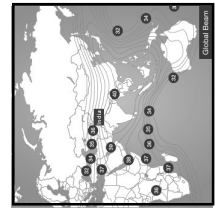

Subscribe to
SATELLITE
Cable TV
www.scattmag.com