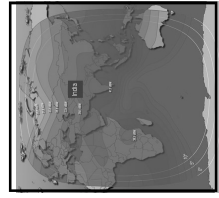

Subscribe to
SATELLITE & Cable TV
www.scattmag.com