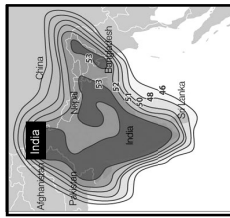

Subscribe to

SATELLITE
Cable TV

www.scattmag.com

CHANNEL GUIDE

UPDATED AS OF 1ST SEPTEMBER 2022 FTA = Free To Air • SCR = Scrambled • Radio Channels in Italics

| FREQ/POL | CHANNEL | SR | FEC | FREE / SCRAM | NOTES |
|----------|--|-------|-----|---------------------|---------------|
| 4079 H | Surya Cinema, Surya Samachar, Surya Bhakti, Surya Bhojipuri | 4800 | 3/4 | Mpeg 4 FTA | ECC |
| 4090 H | Zee Hindustan, Zee 24 Ghanta, Zee 24 Taas, Zee Delhi, NCR Haryana, Zee Bihar Jharkhand | 7500 | 7/8 | FTA / Conax | India C Beam |
| 4100 H | BBS TV, BBS Channel 2, BBS Radio 1, Kurzo FM 105 | 4750 | 3/4 | MPEG 4 / FTA | India C Beam |
| 4114 H | Manorama News: Manorama News Central, Manorama News North, Mazhavil Manorama HD, Mazhavil Manorama | 8000 | 3/4 | MPEG 4 / FTA | India C Beam |
| 4133 H | BAG Network 24: News 24, E24, Bflix Movies, Popcorn Movies, JK 24x7 News, Darshan 24, News 24 MP & Chhattisgarh, Assam Talks, Aryan TV National | 11888 | 3/4 | FTA / Irdeco 2 | India C Beam |
| 4156 H | Zee Network, &Flix HD (scr), Zee Kannada (scr), Zee Telugu (scr), Zee Talkies (scr) | 15000 | 7/8 | FTA / Conax | India C Beam |
| 4170 H | Lok Sabha TV | 4650 | 3/4 | FTA | India C Beam |
| 4175 H | ETV Telugu | 3250 | 5/6 | Irdeco | India C Beam |
| 4181 H | Kolkata TV | 3232 | 3/4 | FTA | India C Beam |
| 10970 H | TataSky: Discovery HD World India, National Geographic India, Star Movies HD India, Star World HD India, Star Sports 2, & flix, Zee TV India, Zee Cinema Asia, Movies Now +, Channel 100 Gold, Sony Max India, Tata Sky Karaoke | 32720 | 2/3 | Videoguard | India Ku Beam |
| 10970 V | TataSky: DD News, NDTV India, News 18 India, Mirror Now, 9XM, Star Bharat India, Zee News, CNBC Awaaz, Movies Now, KTV, News 24 MP & Chhattisgarh, ABP News India, B4U Music India, UTV Action, Eurosport India, Power TV, 9X Jaiwa, Aaj Tak, Star Gold 2, Munsif TV, Pogo, India News, CNA, Star Movies India, DY 365, India TV, Zing Asia, Sony Yay!, JaiSha Movies, Zee Keralam, Zee Bollywood, & TV, UTV Movies, Public TV, @ Tata Sky Smart Games | 32720 | 2/3 | Mpeg 4 Videoguard | India Ku Beam |
| 11010 H | TataSky: Sony Pix, &Flix, Comedy Central, Mastii, Animal Planet, Sun TV, Zee Café, Sun Bangla, Channel 100, Pogo, Cartoon Network India, Colors Gujarati, Channel 100, Pogo, Cartoon Network, Colors Gujarati, Channel 100 Platinum, DD Kashir, DD Kisan, Surya Bhakti, DD Chandana | 27500 | 3/4 | Mpeg 4 Videoguard | India Ku Beam |
| 11010 V | TataSky: Tata Sky Comedy, TV 9 Kannada, Sony Ten 4, History TV 18, Star Sports Select HD1, Star Sports Select HD1, Maha Movie, Sony BBC Earth, Star Gold Select, Sony Max 2, Music Zone, Enterr 10, & pictures, & TV, Times Now World, Star Utsav Movies, Zee Anmol Cinema, B4U Movies India, Colors Cineplex, Sony Wah, Star Gold Select | 32720 | 2/3 | Mpeg 4 Videoguard | India Ku Beam |
| 11050 H | TataSky: Star World HD India, History TV 18, Colors, Star Plus HD India, Star Sports 1, Star Bharat India, SET India, Sony Six, Star Gold HD India, Tata Sky Classroom, @ Active Smart Manager | 32720 | 2/3 | Mpeg4 HD Videoguard | India Ku Beam |
| 11050 V | TataSky: Prag News, News X, Paras TV, Avush TV, Aaj Tak, Udaya Music, National Geographic India, Star Sports 2, Khushboo TV, & priv HD, Disney Junior India, Discovery Channel India, Sony Ten 3, MTV Beats, News Nation, History TV 18, & UTV HD, Discovery HD World India, Tez, Tata Sky English, Today's Special, Tata Sky English | 32720 | 2/3 | Mpeg 4 Videoguard | India Ku Beam |
| 11090 H | TataSky: Channel 100, News18 Raj, Colors Odia, ABP News India, Sonic Nickelodeon, Aastha TV, Sanstar TV, India TV, News 24, Shraddha Mh 1, Zee Bihar Jharkhand, MTV India, Udaya Comedy, TV 9 Kannada, Nat Geo Wild Asia, Nick Jr. India, Sony Six, Star Jalsha KTV, Star Maa TV, Zee Telugu, Zee Bangla, Udaya TV, Discovery Tamil, VH1, Star Sports 1, Udaya Music, News18 MP & Chhattisgarh | 32720 | 2/3 | Mpeg 4 Videoguard | India Ku Beam |
| 11090 V | TataSky: Movies Now, Colors Kannada, Star World HD India, Sony Max India, Sony Ten 2, Sony Ten 3, Sony Pix, Eurosport India, Star Movies HD India, Star World Premiere HD, Zee Café | 32720 | 2/3 | Mpeg 4 Videoguard | India Ku Beam |
| 11130 H | TataSky: DD News, TataSky Cooking, NDTV India, Prag News, Discovery India, Sony Ten 2, Movies Now, 9xm, Zee Salaam, News 18, News Live, DY 365, Sony Ten 1, CNBC Awaaz, Distia TV, 9X Tashar, Star Suvarna Plus, Disney Junior, India News Haryana, Gemini Life, Sun Life, B4U Music, Dangal TV, Ramdhenu, Shop CJ, Zee Talkies, Gemini Comedy, NTV, India News, AXN India, Sony ESPN, Public TV, Colors Infinity, Channel NewsAsia, Zing Asia, News18 Lokmat | 32720 | 3/4 | Mpeg 4 Videoguard | India Ku Beam |
| 11130 V | Colors Bangla, DD Assam, Travelxp HD, E 24, ABP Ananda, Aakaash Aath, ETV Cinema, Zee Action, Sony Pal, Kaumudy TV, Star Sports 2, Animal Planet India, CBeebies Asia, T-Sat Nipuna, NK TV 24x7, Movies Now, Cartoon Network India, NDTV Profit, NDTV Prime, Disney Channel India, Vijay Super, Tata Sky Bollywood Premiere, Rang, Lokshahi News, Republic Bharat, Asianet, Nickelodeon India, Zoom, Sony Ten 1, Star Utsav, News Time Bangla, Nick Jr India, CTVN AKD Plus, TLC HD India, National Geographic Wild Asia | 32720 | 2/3 | Mpeg 4 Videoguard | India Ku Beam |
| 11170 H | TataSky: Zee Business, Hungama TV, Disney India, Star Sports 1 Hindi, PTC Punjabi, Star Sports 1 Tamil, Star Sports 1, PTV Punjabi, Khushi TV, Sony Ten3, Colors Bangla, Colors Kannada, ABP Majha, AajTak, VH1 HD, E24, Nickelodeon India, Epic HD, Star Sports Select HD2, Dance Studio, Colors Marathi, Jalsha Movies, Star Pravah | 32720 | 2/3 | Mpeg 4 Videoguard | India Ku Beam |
| 11170 V | TataSky: Zee Biskope, Star Sports Select HD2, PTC Music, Nick HD+, Sun Bangla, DD Kashir, Sony Ten 1 HD, Star Movies Select, Colors Bangla Cinema, News Tamil 24x7, Hombill TV, Sony Pix, Mango, Khabar Fast, CNBC Star TV 18, Romyedy Now, & flix, Zee Café, Mazhavil Manorama, tata Sky Theatre, Mastii, Animal Planet India, Comedy Central India, MNX, Tata Sky Fun Learn | 32720 | 2/3 | Mpeg 4 Videoguard | India Ku Beam |
| 11470 H | Adithya TV, Saikshi TV, Udaya News, Mazhavil Manorama, Polymer, Asianet News, Wow Movies & Music, Puthiya Thalaimurai, TV 5 News, Isar Anuvi, Chutti TV, Star Maa Music, Thanthi TV, Asianet Plus, Asianet Movies, Channel 100, Kochu TV, Romyedy Now HD, Star Maa Movies HD, AXN India HD, Surya TV, Romyedy Now, Zee Sarthak TV, Prarthana TV, Times Now, CNN News 18, Star World, India Voice, Channel 100 | 32720 | 5/6 | Mpeg4 Videoguard | India Ku Beam |
| 11470 V | TataSky: DD Sanyadri, Star Sports Select HD1, Star Sports Select HD2, WION, ET Now, Tata Sky Aradhana, Zee Vajwa, Tata Sky Music+, Tata Sky Shorts TV, Tata Sky Ibaadat, Lok Sabha TV, Rajya Sabha TV, Tata Sky Fitness, Tata Sky Classic Cinema, Zee Business, Star Maa Gold, Sony BBC Earth, Sadhna News TV, Zee Classic, Star Sports First, News 18 Assam & North-East, Colors Infinity, Star Maa Movies, Zee Cinema Asia | 32720 | 3/4 | Mpeg 4 Videoguard | India Ku Beam |
| | TataSky: MTV Beats, Jaya TV, BBC World News, Zee Marathi, Sun Music, Zee Bangla Cinema, Food Food, Maa Movies, Star Suvarna, Zee Kannada, Aakash Aath, ABP Ananda, Sun News, Surya Movies, Kalamnagar, Star Vijay, Aath, Channel | | | | |